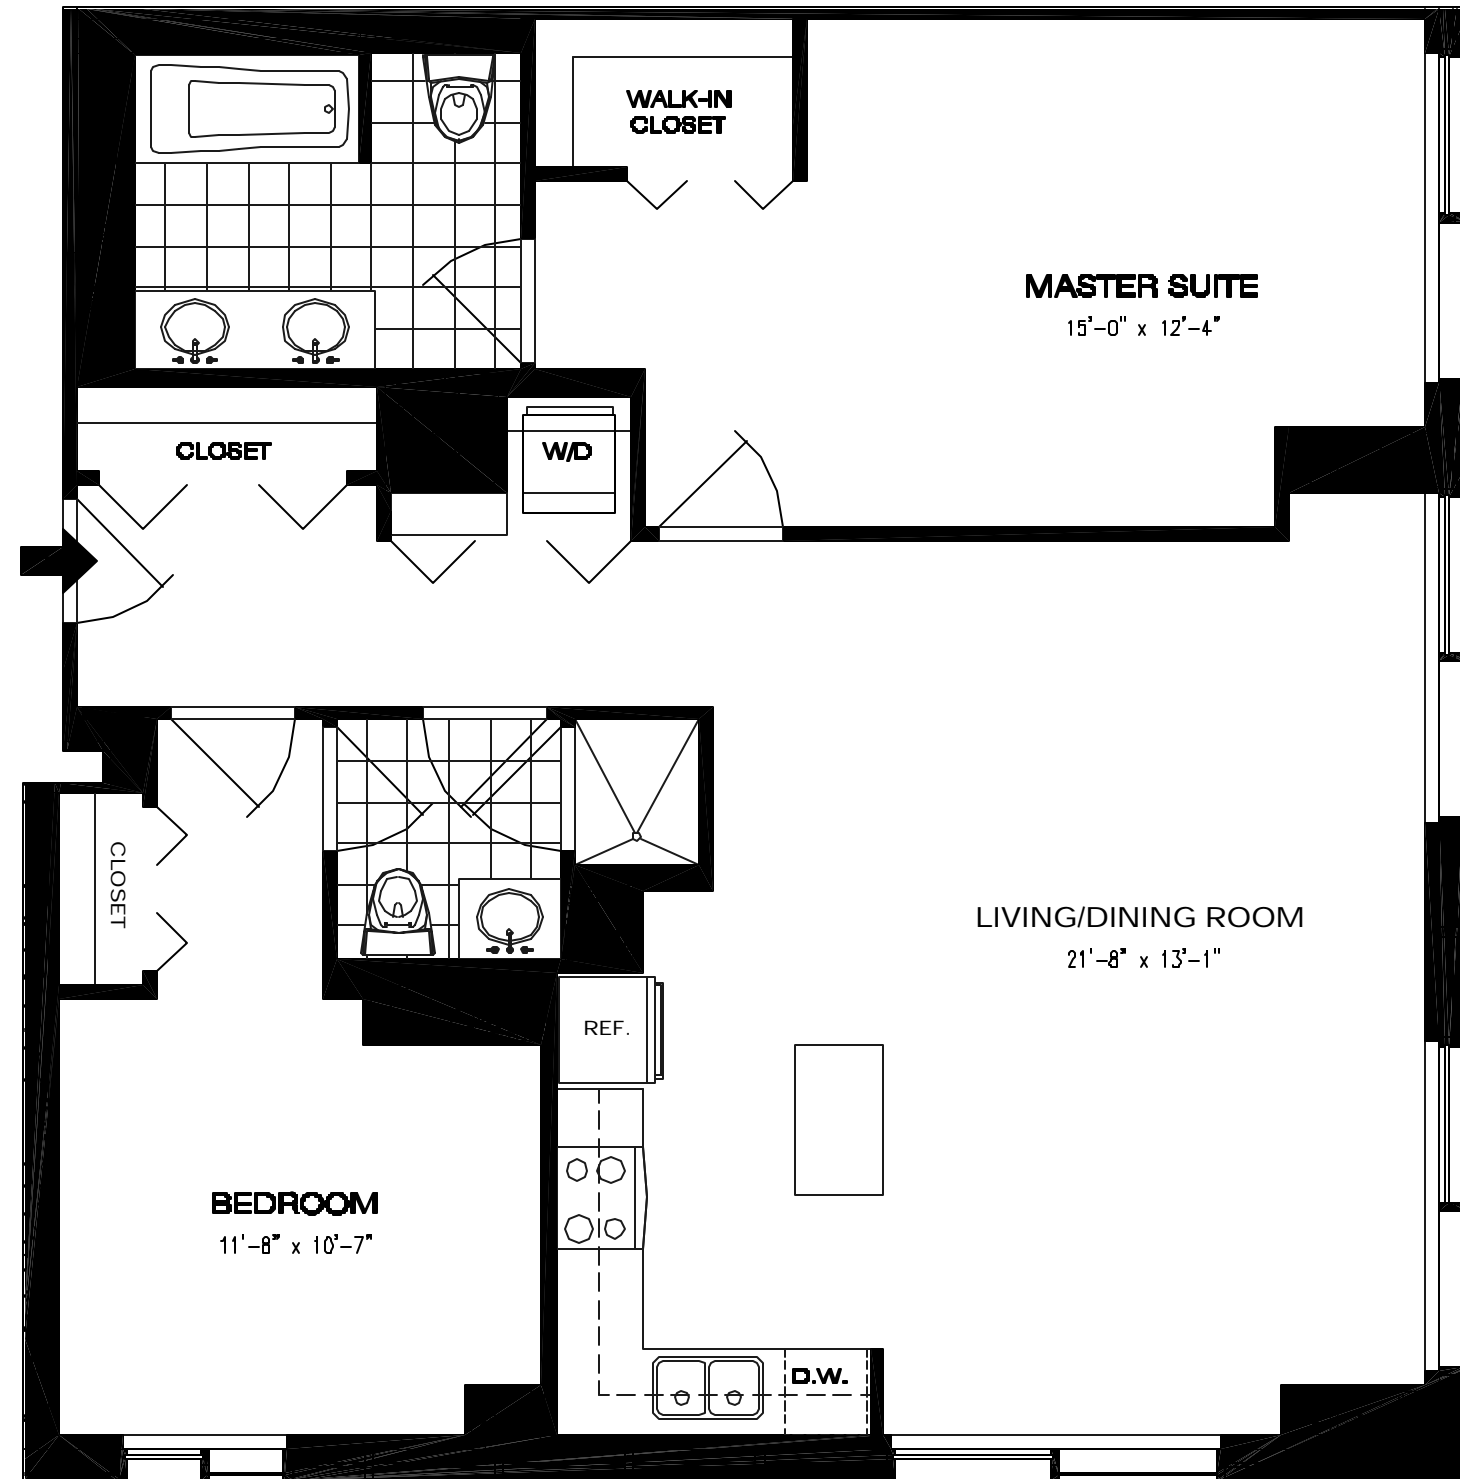

PLAN TWO BEDROOM, TWO BATH

PH102 40TH FLOOR

ALL DIMENSIONS APPROXIMATE

DEVONSHIRE