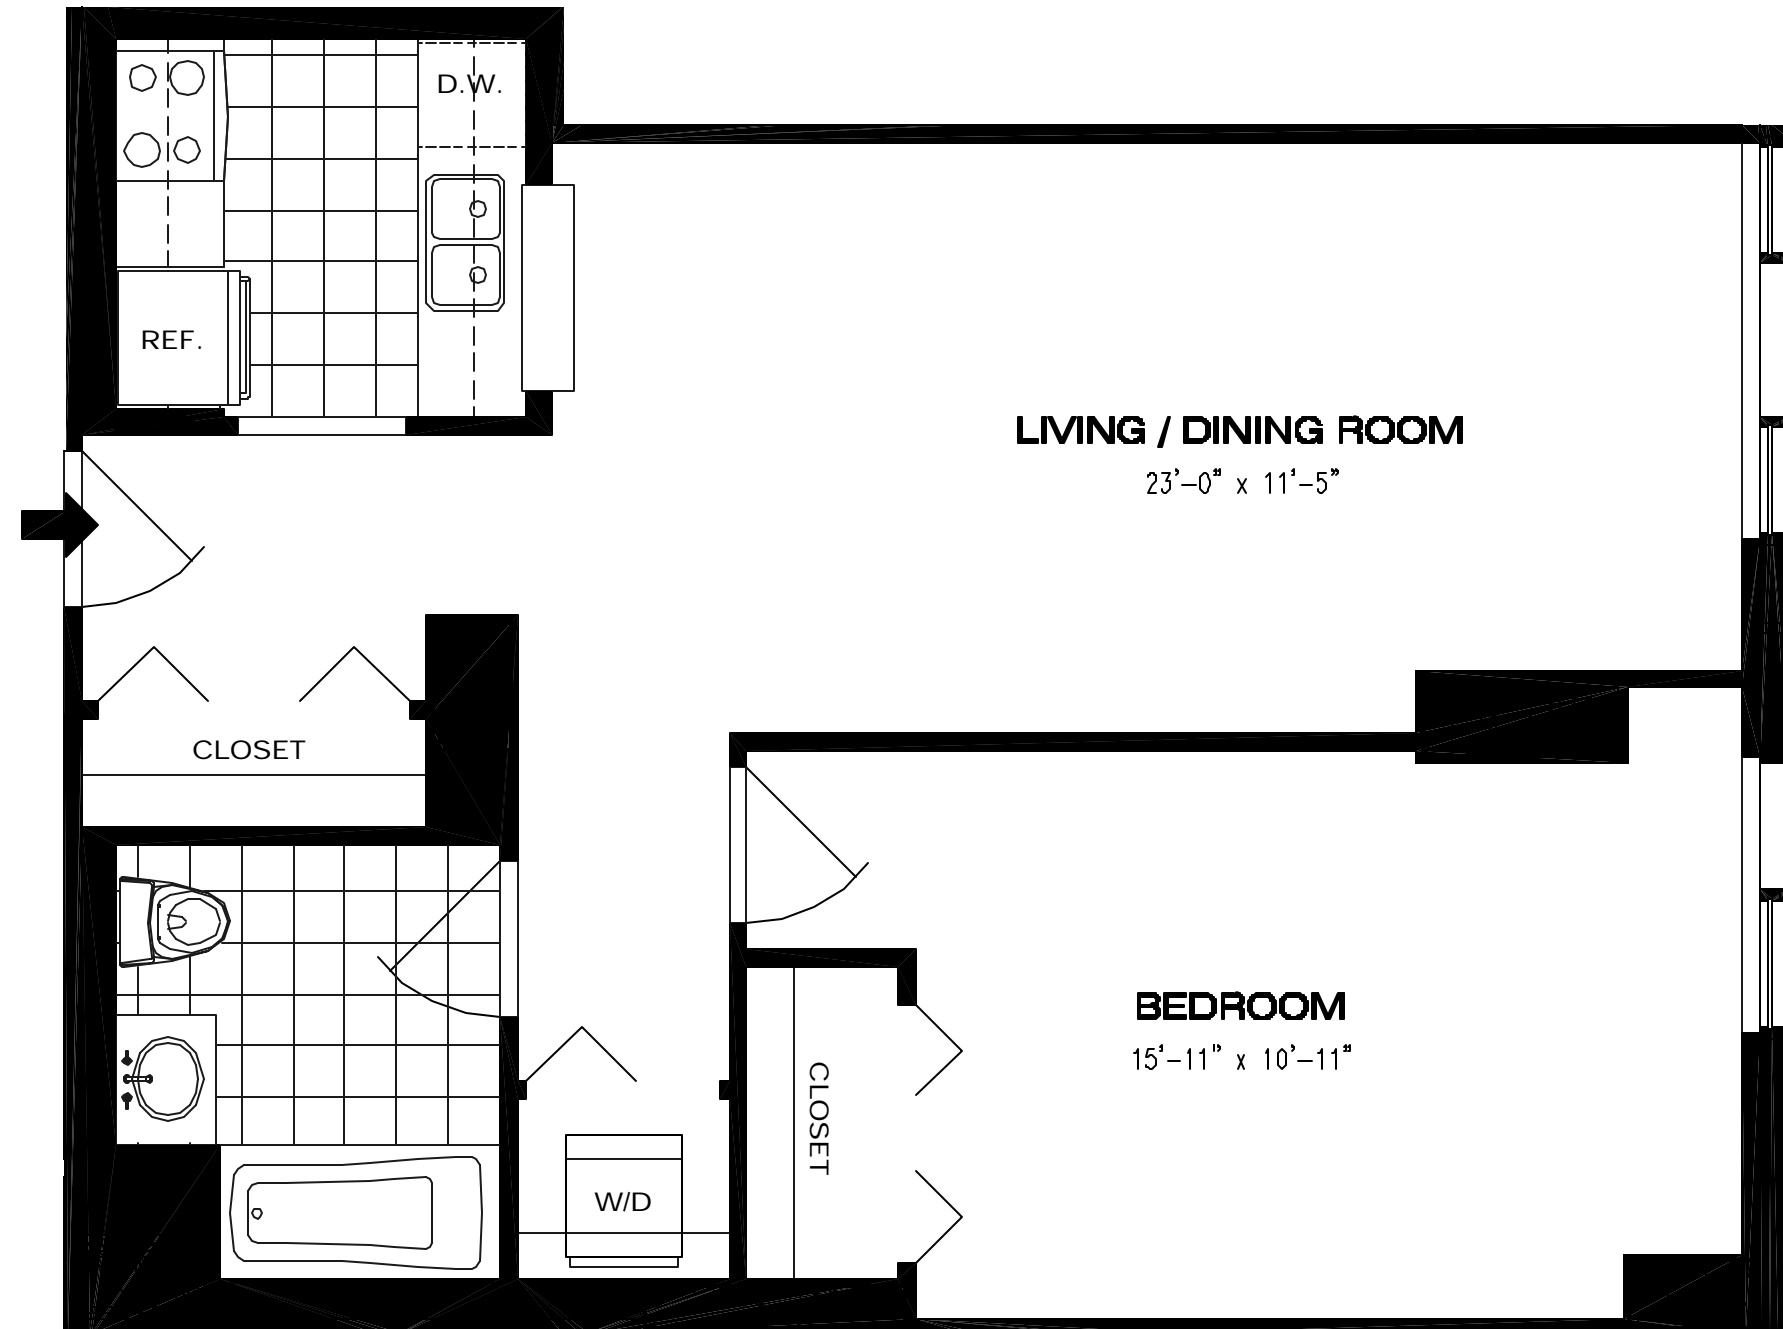

PLAN ONE BEDROOM, ONE BATH

PH203 41ST FLOOR

ALL DIMENSIONS APPROXIMATE