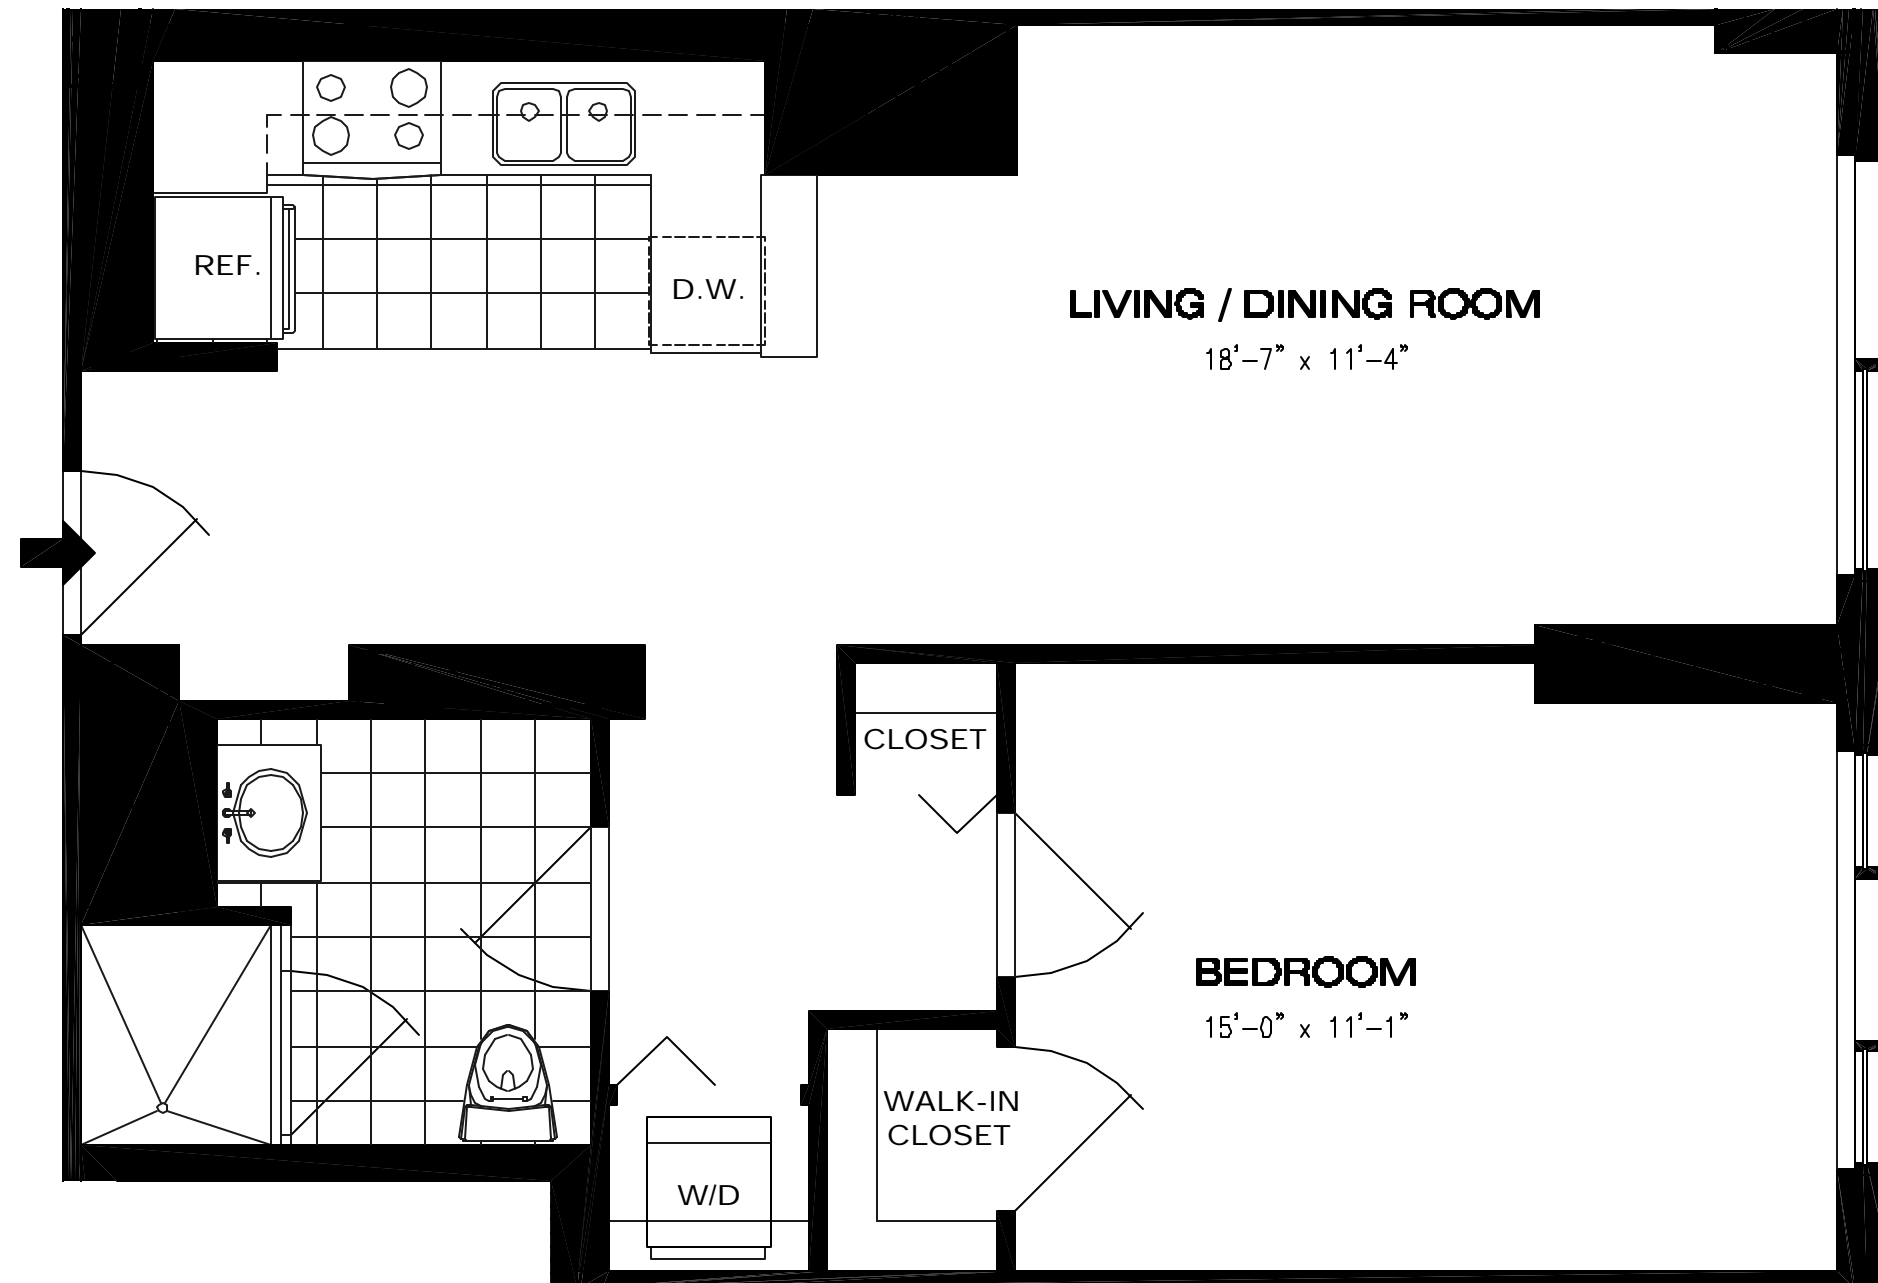

PLAN ONE BEDROOM, ONE BATH

PH204 41ST FLOOR

ALL DIMENSIONS APPROXIMATE

DEVONSHIRE