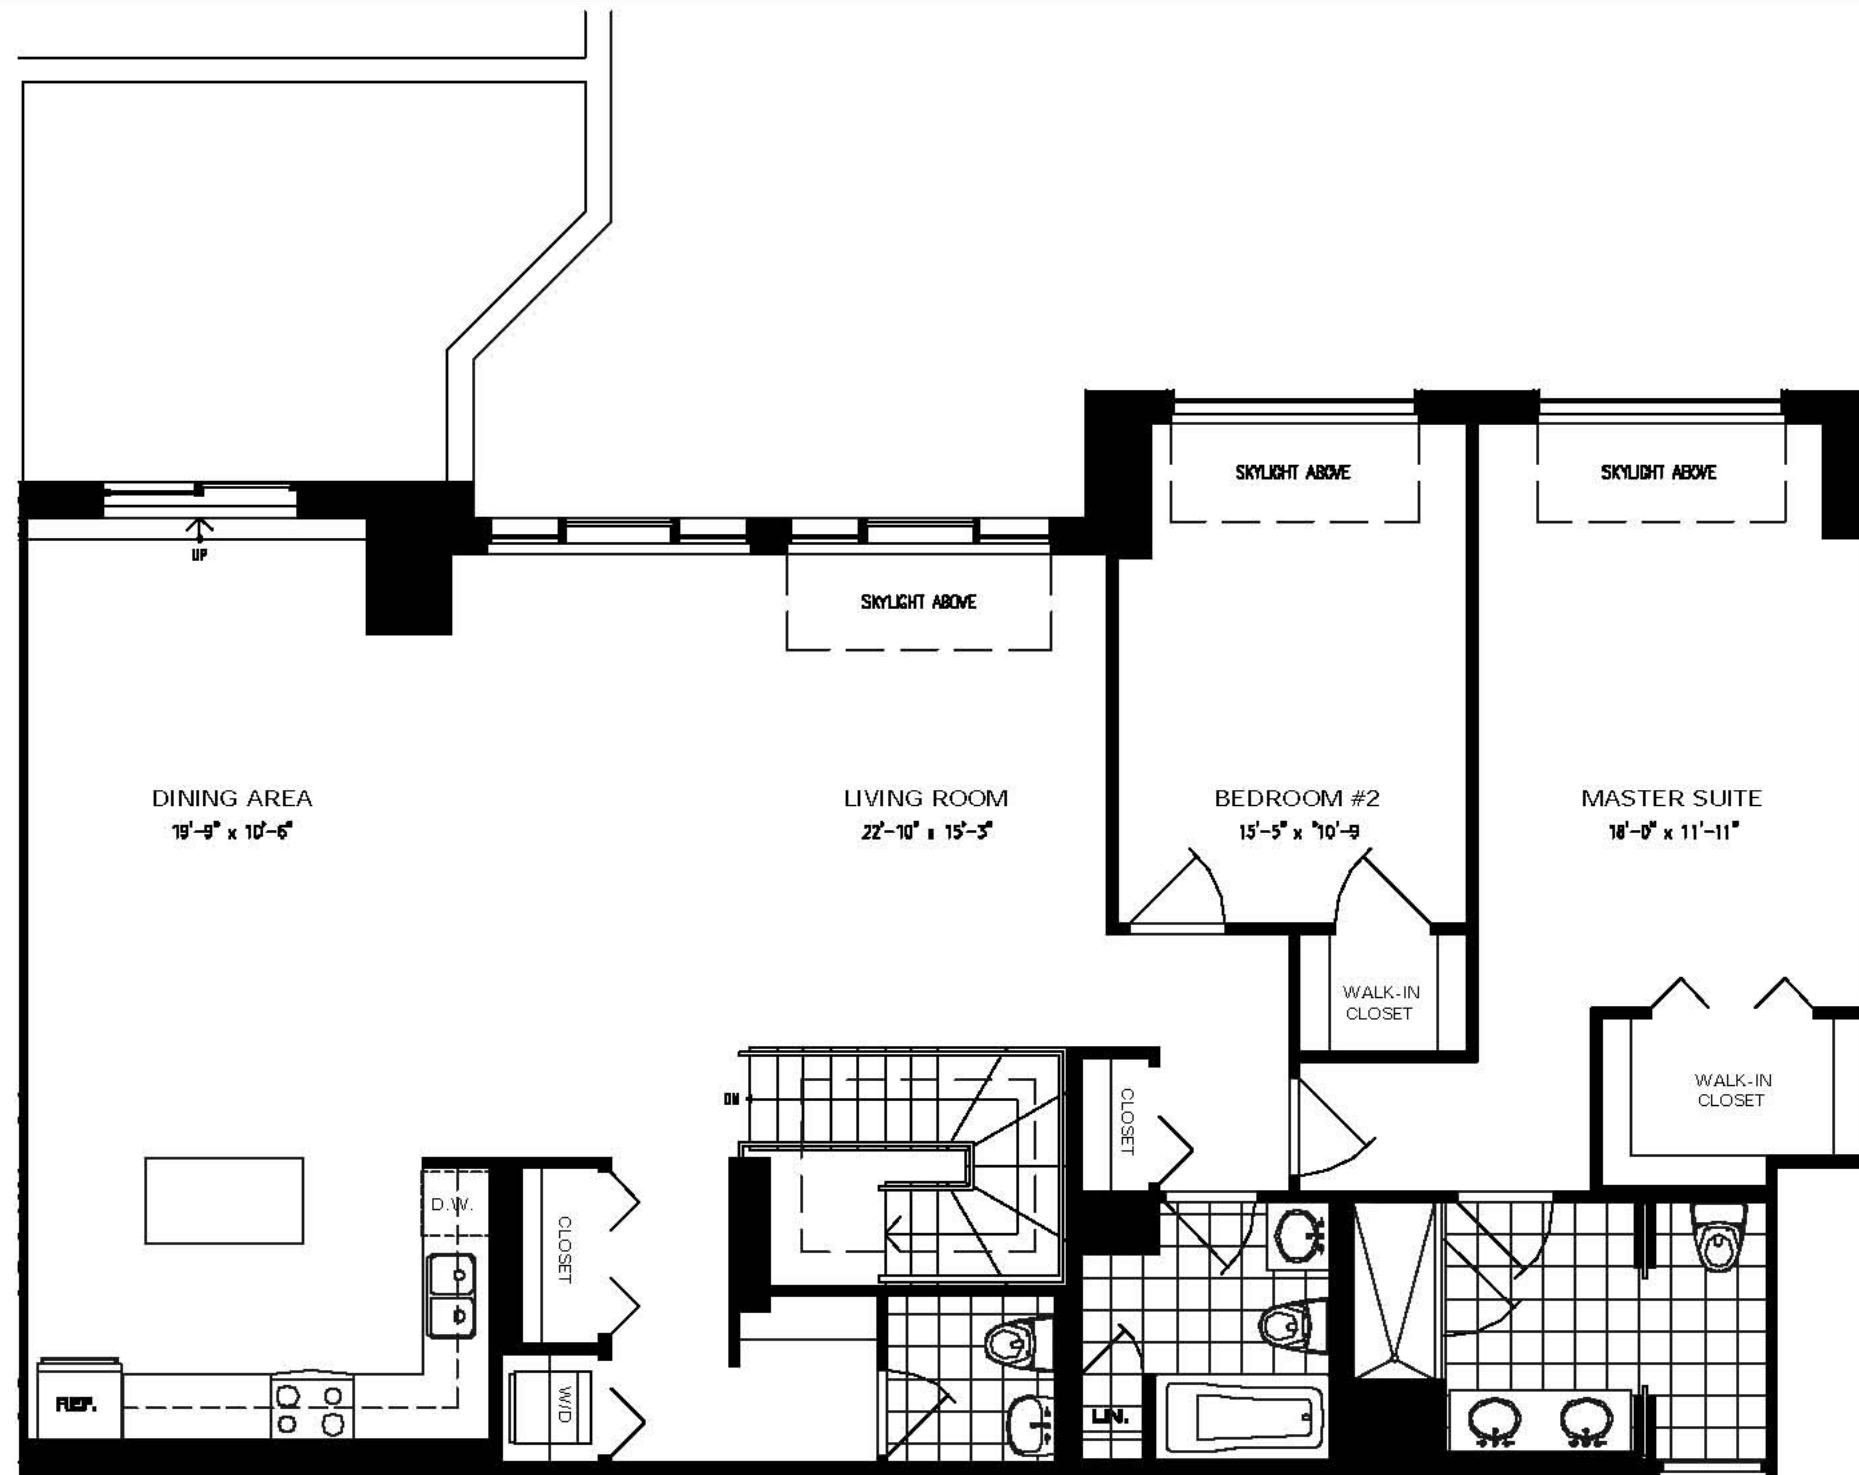

**PLAN** TWO BEDROOM, TWO & A HALF BATH

**PH303** 43RD FLOOR

ALL DIMENSIONS APPROXIMATE

DEVONSHIRE